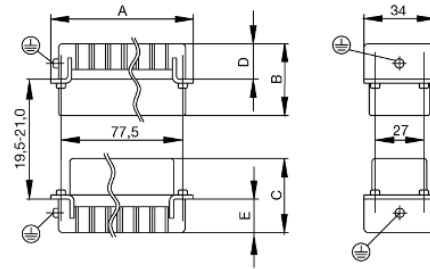

Weidmüller Interface GmbH & Co. KG
Klingenbergstraße 16
D-32758 Detmold
Germany
Fon: +49 5231 14-0
Fax: +49 5231 14-292083
www.weidmueller.com

Drawings

Tightening torques and screwing tools

Screw size	Connector type	Dia. tightening torque in Nm	Recommended blade inserts and AF size for hexagon socket
M 2.5	Signal contacts		
	S 6/6	0.5 - 0.55	SD 0.6 x 3.5 mm or PZ0
	S 6/12	0.5 - 0.55	SD 0.6 x 3.5 mm or PZ0
M 2.9 x 0.5	Fastening screws		
	HQ 4/2	0.8 (plastic) / 1.1 (metal)	SD 0.6 x 3.5 mm or PH0
	HQ 8	0.8 (plastic) / 1.1 (metal)	SD 0.6 x 3.5 mm or PH0
	HQ 17	0.8 (plastic) / 1.1 (metal)	SD 0.6 x 3.5 mm or PH0
M 3	Contact screws		
	HA 3	0.5 - 0.55	SD 0.5 x 3.0 mm
	HA 4	0.5 - 0.55	SD 0.5 x 3.0 mm
	HA 10 bis HA 48	0.5 - 0.55	SD 0.6 x 3.5 mm or PH0
	HE	0.5 - 0.55	SD 0.6 x 3.5 mm or PZ0
	HVE	0.5 - 0.55	SD 0.6 x 3.5 mm or PZ0
	Signal contacts:		
	S 4/2	0.5 - 0.55	SD 0.6 x 3.5 mm or PZ0
	S 4/8	0.5 - 0.55	SD 0.6 x 3.5 mm or PZ0
	PE connection via female contact		
	S 4	0.5 - 0.8	SD 0.6 x 3.5 mm
	ConCept modular frame, metal	0.5 - 0.55	SD 0.6 x 3.5 mm
	PE terminal		
	HQ 5	0.5 - 0.55	SD 0.6 x 3.5 or 0.8 x 4 mm
	HQ 7	0.5 - 0.55	SD 0.6 x 3.5 or 0.8 x 4 mm
	Fastening screws	0.5 - 0.55	SD 0.6 x 3.5 mm or PZ0
	Guide pin	0.5 - 0.55	SD 0.6 x 3.5 mm or PZ0
	Guide bush	0.5 - 0.55	SD 0.6 x 3.5 mm or PZ0
	Coding pins	0.5 - 0.55	SD 0.6 x 3.5 mm or PZ0
	M 4	Contact screws	
HSB		1.2 - 1.5	SD 0.6 x 3.5 or 0.8 x 4 mm or PZ1
PE connection via male contact			
S 4		0.5 - 0.8	SD 0.6 x 3.5 mm
ConCept modular frame, metal		1.2 - 1.5	SD 0.6 x 3.5 mm
PE terminal			
HA		1.2 - 1.5	SD 0.6 x 3.5 or 0.8 x 4 mm or PH1
HE		1.2 - 1.5	SD 0.6 x 3.5 or 0.8 x 4 mm or PH1
HEE		1.2 - 1.5	SD 0.6 x 3.5 or 0.8 x 4 mm or PH1
HVE		1.2 - 1.5	SD 0.6 x 3.5 or 0.8 x 4 mm or PH1
HD		1.2 - 1.5	SD 0.6 x 3.5 or 0.8 x 4 mm or PZ1
HDD		1.2 - 1.5	SD 0.6 x 3.5 or 0.8 x 4 mm or PZ1
S 6/6 (for signal contacts)		1.2 - 1.5	0.8 x 4 mm or PZ1
ConCept modular frame, plastic		1.2 - 1.5	0.8 x 4 mm or PZ1
M 5		PE terminal	
	HSB	2 - 2.5	SD 1 x 5.5 mm or PZ2
	S 4/0 (Screw connection)	2 - 2.5	SD 1.2 x 6.5 mm or PH2
	S 4/0 (Axial screw connection)	2 - 2.5	SD 0.8 x 4 mm or PZ 2
	S 4/2	2 - 2.5	SD 1.2 x 6.5 mm or PH2
	S 4/8	2 - 2.5	SD 1.2 x 6.5 mm or PH2
	S 6/12	2 - 2.5	SD 0.8 x 4 mm or PZ 2
	S 6/36	2 - 2.5	SD 1.2 x 6.5 mm or PH2
	S 8/24	2 - 2.5	SD 1.2 x 6.5 mm or PH2
	S 12/2	2 - 2.5	SD 1.2 x 6.5 mm or PH2
	M 6	Power contacts	
S 4/0 (Screw connection)		1.2 (1.5 mm ²) / 2 (2.5 mm ²) / 3 (4-16 mm ²)	SD 0.8 x 4 mm
S 4/2		1.2 (1.5 mm ²) / 2 (2.5 mm ²) / 3 (4-16 mm ²)	SD 0.8 x 4 mm
S 4/8		1.2 (1.5 mm ²) / 2 (2.5 mm ²) / 3 (4-16 mm ²)	SD 0.8 x 4 mm
M 7 x 0.75	Power contacts		
	S 4	1.1 - 1.7	SW 2
	S 6/6 (+ PE)	6 - 8	SW 4
M 8 x 0.75	Power contacts		
	S 6/12	1.1 - 1.7	SW 2
	S 8/0 (+ PE)	6 (10-16 mm ²) - 7 (25 mm ²)	SW 4
M10 x 1	Power contacts		
	S 4/0 (Axial connection)	2 - 3	SW 3